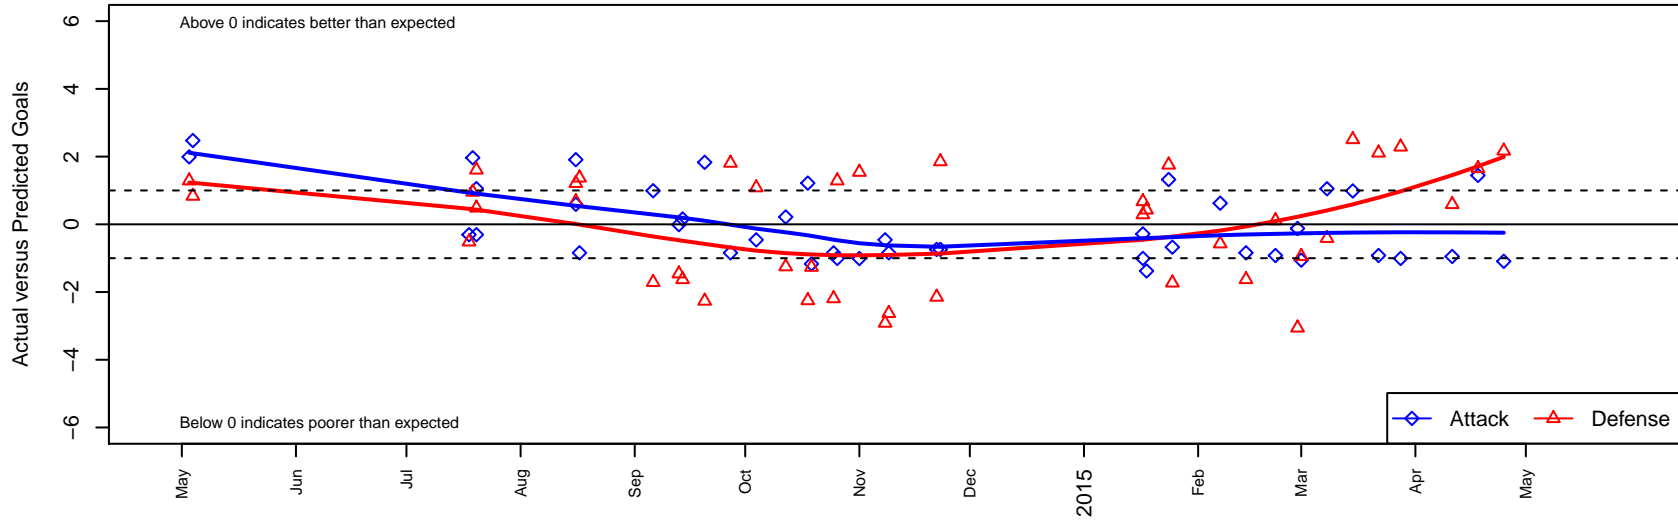

Harbor Premier Green B00

Harbor FC
 Gig Harbor, WA
 B00 total strength=1011
 attack=2.58 defense=1.68
 fall league = RCL B00 Div 3
 spr league = Win RCL B00 Div 4
 notes= Madden 2013

alt names used:
 Harbor FC 00
 Harbor Premier B00 Green A
 Harbor Premier BU14G – Meherg
 Harbor Premier B00 Green A
 Harbor Premier B00 Green A

Harbor Premier Green B00
 Dots are actual minus expected GF (blue circles) and GA (red triangles).
 Blue line is smoothed change in attack strength. Red is smoothed change in defense strength.

**attack and defense variance (black dot)
relative to other teams
and top 10 in region**