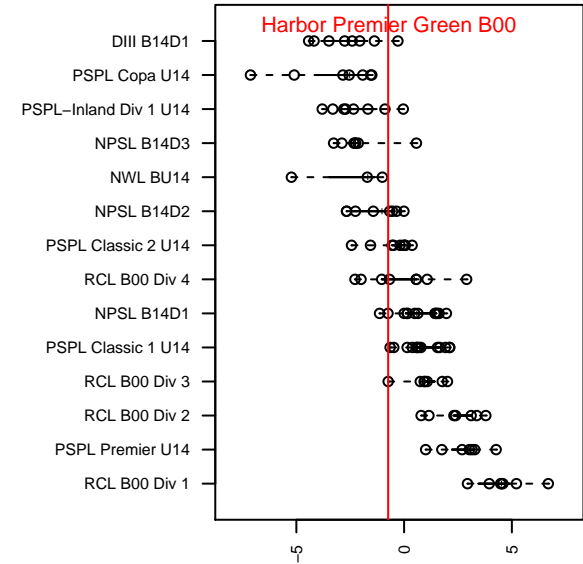

**attack and defense rating
relative to others at age
and all opponents in last 13 months**